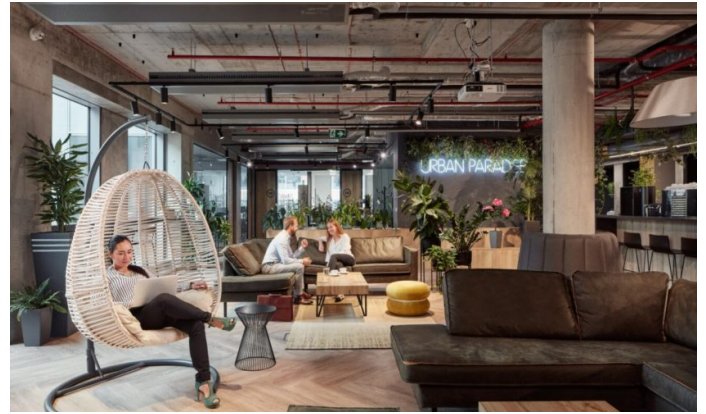

Praga Studios Office Centre

Prague 8 Karlín, Pernerova 35

You can find the inspiring work environment of private offices and coworking trends in the exceptional **Praga Studios** building in the heart of Karlín. The meeting place for the Scott.Weber community is the Urban Paradise Lounge and a series of relaxation zones. For meetings and events, use a few representative meeting rooms, unique interior spaces, a roof terrace, or a large garden.

The office center offers:

- Serviced offices on the top floor of the building for 1 to 20 people equipped with new modern furniture for immediate rent with 24/7 access.
- Entry card system to control access to the office, building, parking lot, copier, canteen.
- Own representative reception on the floor with a spacious entrance lobby for incoming visitors.
- 3 meeting rooms and 3 telephone booths.
- 2 furnished kitchens with unlimited drinks.
- 130 sqm equipped relaxation zones for relaxation and informal meetings.
- Professional data (structured cabling and Wi-Fi network) and voice infrastructure, server room with 24/7 supervision on the floor.
- 36 air-conditioned offices equipped with modern furniture and quality carpet.
- Opening windows, four-pipe HVAC system (heating, ventilation, and air conditioning).
- Copy center equipped with multifunctional copying/printing equipment.
- Air-conditioned server room with IT supervision.
- Premises and offices secured by sensors, fire protection systems.
- Administrative and IT services for the center's clients.
- 130 sqm+ Relax zone.